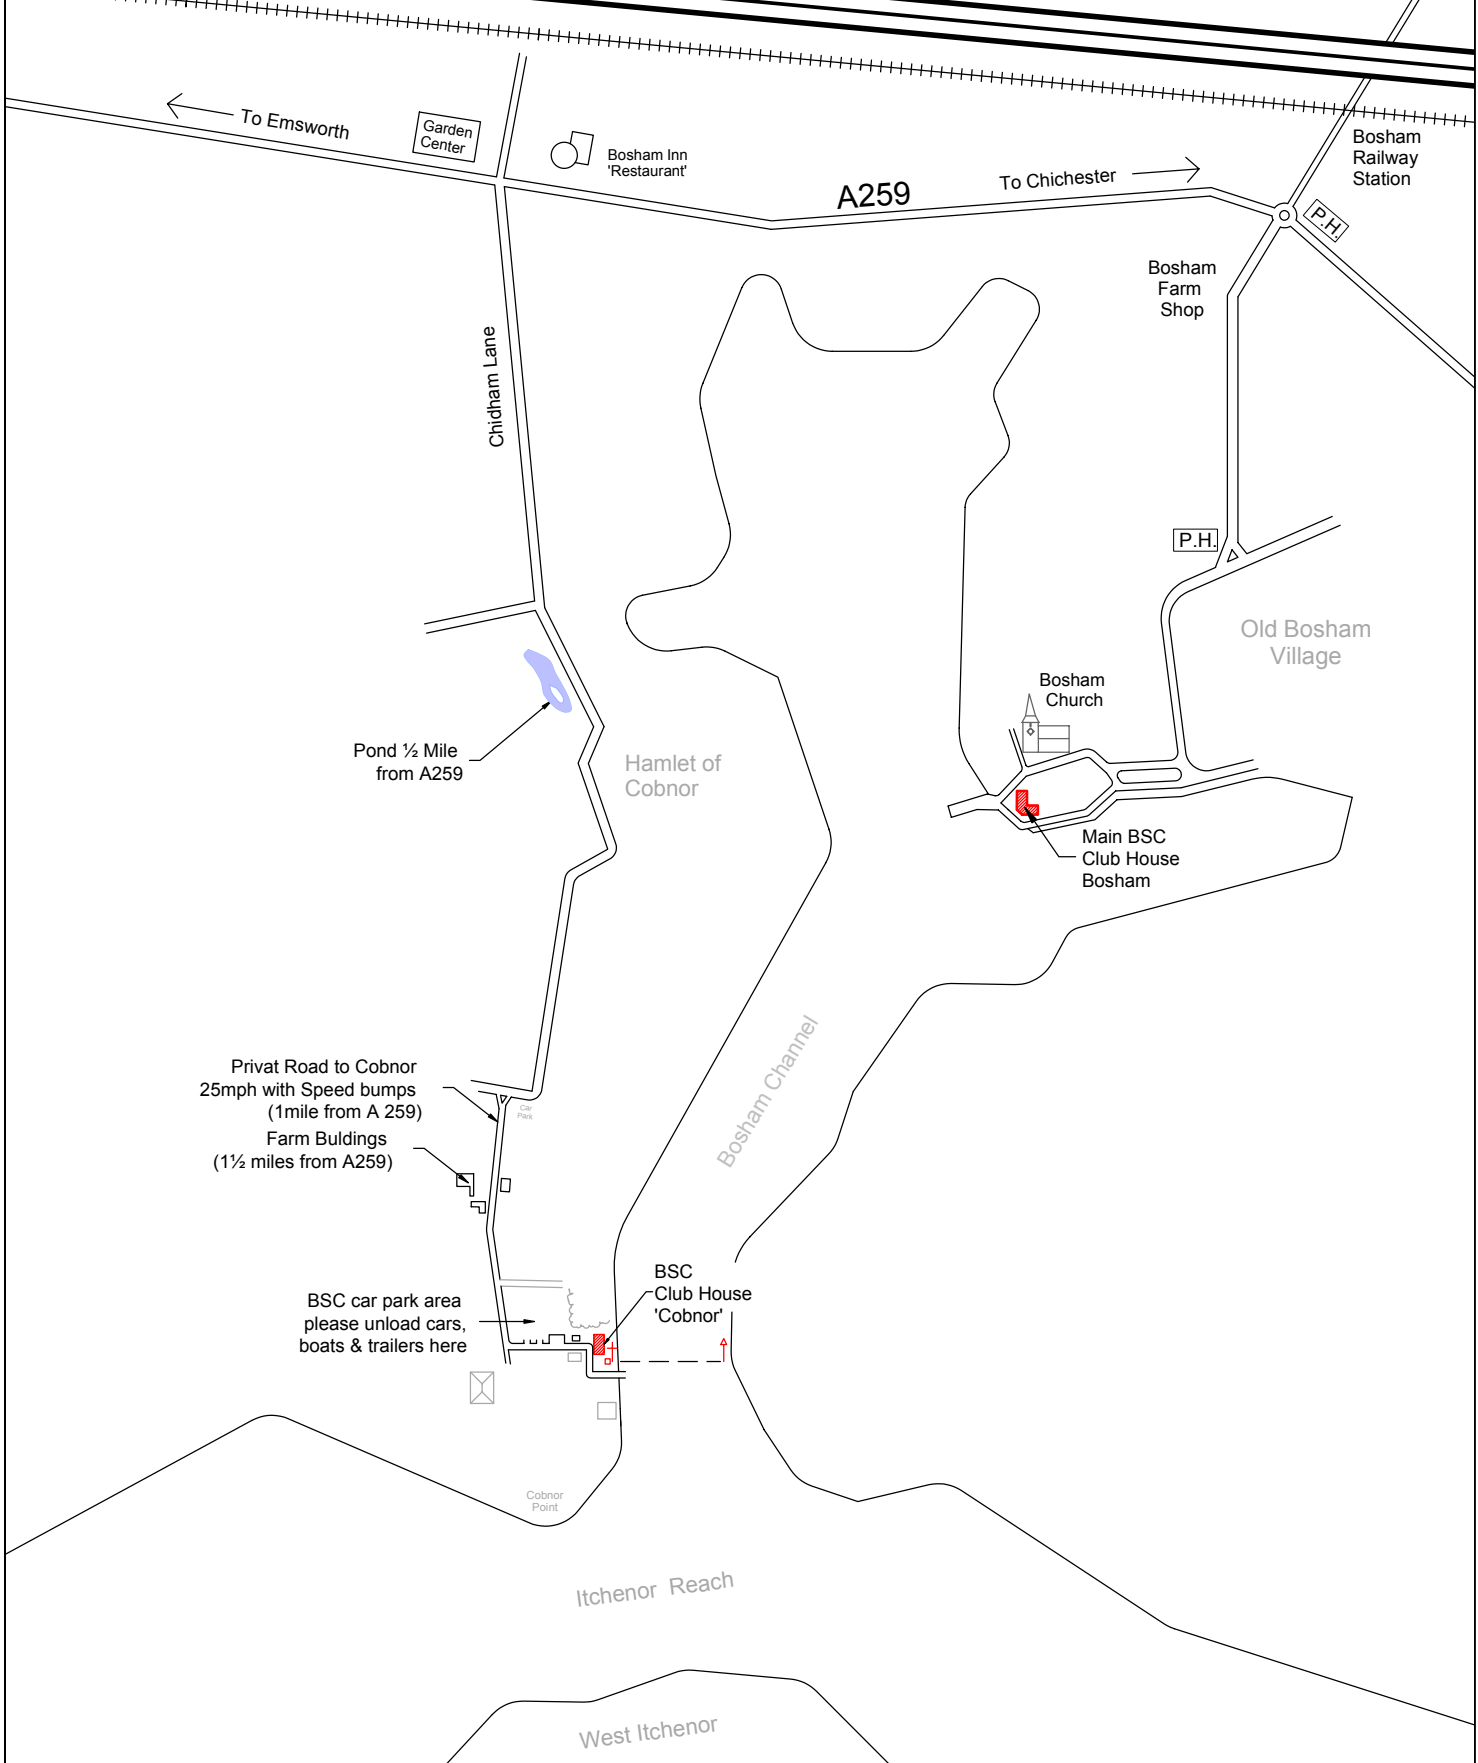

A27 No Exits between Emsworth & Chichester

To Emsworth

Garden Center

Bosham Inn 'Restaurant'

A259

To Chichester

Bosham Railway Station

P.H.

Bosham Farm Shop

Chidham Lane

P.H.

Old Bosham Village

Pond 1/2 Mile from A259

Hamlet of Cobnor

Bosham Church

Main BSC Club House Bosham

Privat Road to Cobnor
25mph with Speed bumps
(1 mile from A 259)
Farm Buldings
(1 1/2 miles from A259)

BSC car park area
please unload cars,
boats & trailers here

BSC Club House 'Cobnor'

Bosham Channel

Itchenor Reach

West Itchenor

Cobnor Point